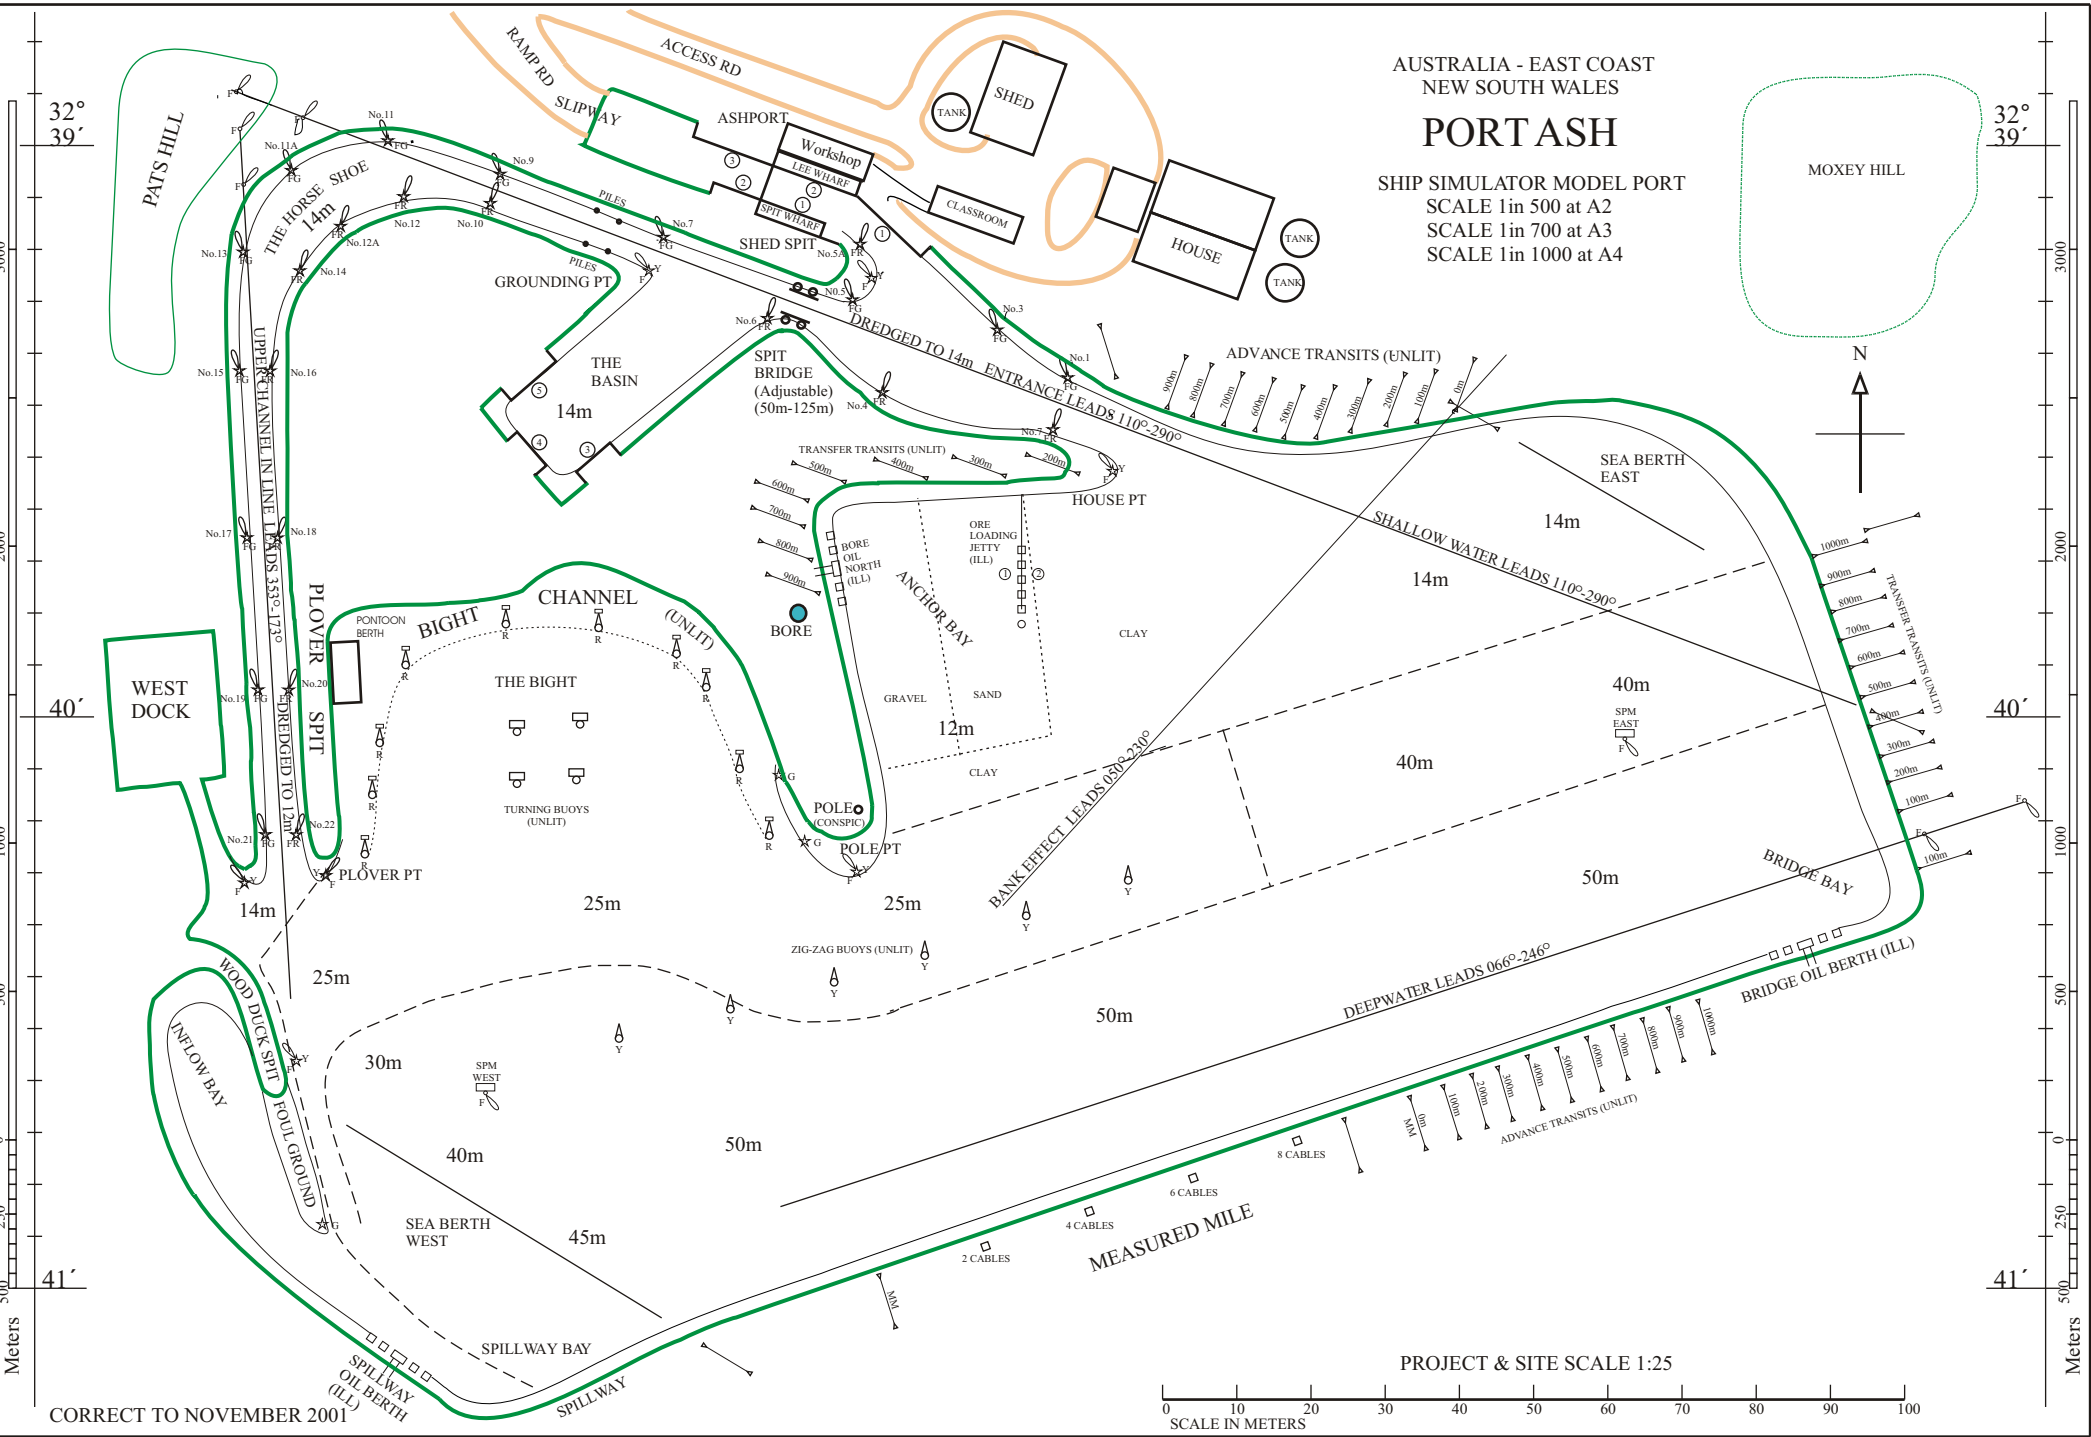

AUSTRALIA - EAST COAST
NEW SOUTH WALES

PORT ASH

SHIP SIMULATOR MODEL PORT
SCALE 1 in 500 at A2
SCALE 1 in 700 at A3
SCALE 1 in 1000 at A4

MOXEY HILL

PROJECT & SITE SCALE 1:25

CORRECT TO NOVEMBER 2001

Meters

Meters