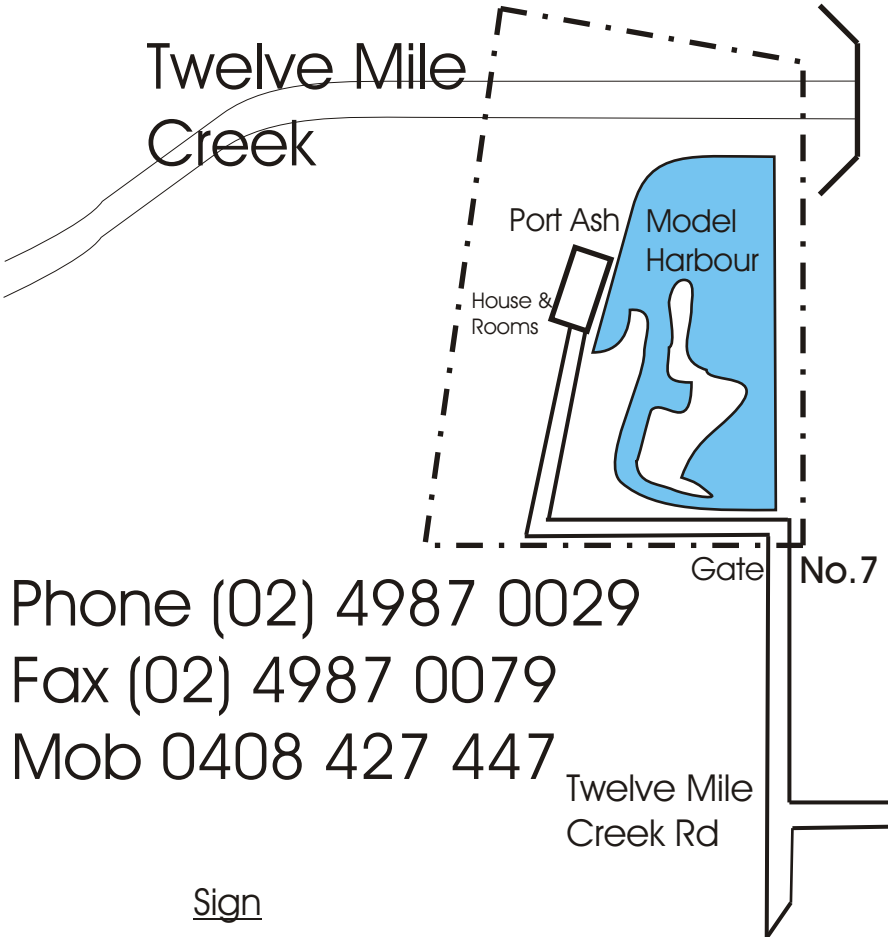

To Stroud &
Gloucester

Bucketts Way

Twelve Mile
Creek

Phone (02) 4987 0029
Fax (02) 4987 0079
Mob 0408 427 447

Sign
Twelve Mile
Creek Rd
27km from
Hexham Bridge

Twelve Mile
Creek Rest
Area

To Raymond Terrace (15km)
& Newcastle (45km)

To Karuah (13km)

Not To Scale
To Medowie,
Williamtown &
Nelson Bay Rd.

Medowie Road